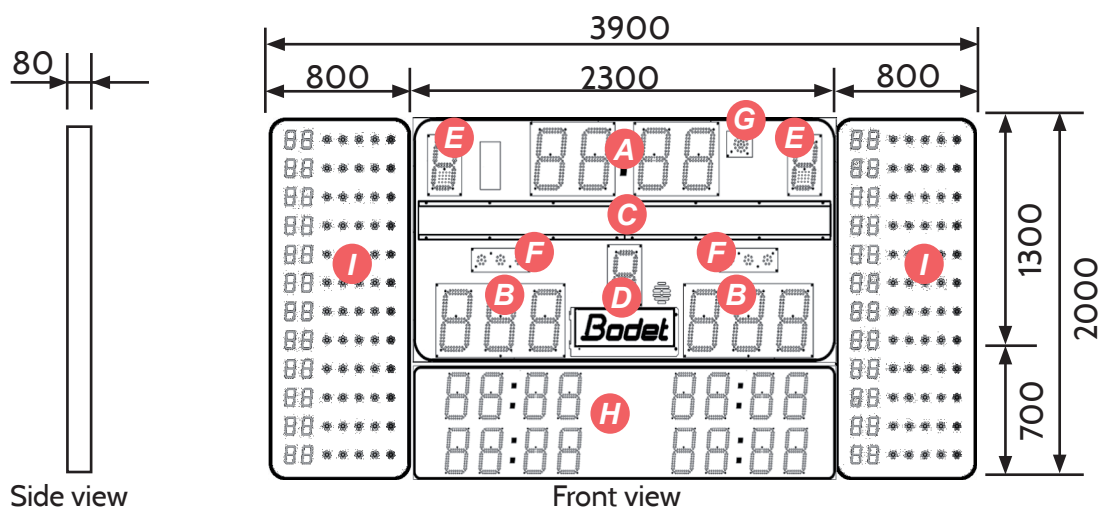

## Scoreboard display

BT6330 Alpha		Number of Digits	Height of Digits	LED colour
<b>A</b>	• Game clock or local time or time-out timer.....	4	30 cm	Yellow
<b>B</b>	• Score.....	3 per team	30 cm	Red
<b>C</b>	• Team names..... • Scrolling message.....	Max. 10 characters per team Max. 60 characters	20 cm	Yellow
<b>D</b>	• Period number.....	1	25 cm	Yellow
<b>E</b>	• Team fouls (Digit or red square).....	1 per team	25 cm	Rd
<b>F</b>	• Time-out indicators.....	3 dots per team	Ø36 mm	Yellow
<b>G</b>	• Game clock stopped indicator.....	1dot	Ø66 mm	Red
<b>H</b>	• Penalty timer with player number or Recall of the last individual foul or Time-out timer.....	8 per team	25 cm	Yellow
<b>I</b>	• Individual fouls indicators (Programmable player number: 10 cm).....	4 + 1 dots per player and per team	Ø36 mm	Yellow Red

## Technical data

	Dimensions L x H x D (mm)	Weight	Construction	Protection Index	Optimal viewing distance	Viewing angle
BT6330 Alpha	3900 x 2000 x 80	120 kg	Steel casing	IP20/IK09	150 m	160°
	Power supply	Power consumption	Electrical protection	Operating temperature range		
BT6330 Alpha	100-240 V AC	715W	16 A Circuit breaker	-20° to 50°C		
	Power supply	Communication with scoreboard		Use		
Scorepad	100-240 V AC adapter	Wired		Indoor		