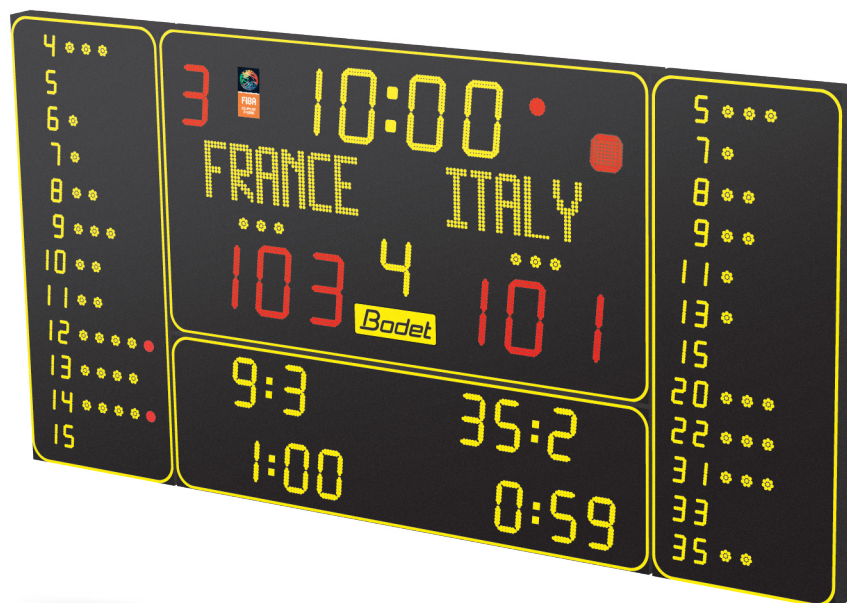

## Indoor multisport scoreboard

## General characteristics

- High luminosity SMD LED technology.
- Brightness adjustable via the Scorepad touch screen. Can be adjusted during a match.
- Teams' names can be programmed from the Scorepad touch screen (without additional PC keyboard).
- Wired or HF radio (868 MHz) communication.
- Built-in horn (120dB at 1 metre).
- **Compliant with FIBA 2020 rules.**

## Scoreboard display

BT6330 Alpha		Number of Digits	Height of Digits	LED colour
<b>A</b>	• Game clock or local time or time-out timer.....	4	30 cm	Yellow
<b>B</b>	• Score.....	3 per team	30 cm	Red
<b>C</b>	• Team names..... • Scrolling message.....	Max. 10 characters per team Max. 60 characters	20 cm	Yellow
<b>D</b>	• Period number.....	1	25 cm	Yellow
<b>E</b>	• Team fouls (Digit or red square).....	1 per team	25 cm	Rd
<b>F</b>	• Time-out indicators.....	3 dots per team	Ø36 mm	Yellow
<b>G</b>	• Game clock stopped indicator.....	1dot	Ø66 mm	Red
<b>H</b>	• Penalty timer with player number or Recall of the last individual foul or Time-out timer.....	8 per team	25 cm	Yellow
<b>I</b>	• Individual fouls indicators (Programmable player number: 10 cm).....	4 + 1 dots per player and per team	Ø36 mm	Yellow Red

## Technical data

	Dimensions L x H x D (mm)	Weight	Construction	Protection Index	Optimal viewing distance	Viewing angle
BT6330 Alpha	3900 x 2000 x 80	120 kg	Steel casing	IP20/IK09	150 m	160°
	Power supply	Power consumption	Electrical protection	Operating temperature range		
BT6330 Alpha	100-240 V AC	715W	16 A Circuit breaker	-20° to 50°C		
	Power supply	Communication with scoreboard		Use		
Scorepad	100-240 V AC adapter	Wired		Indoor		