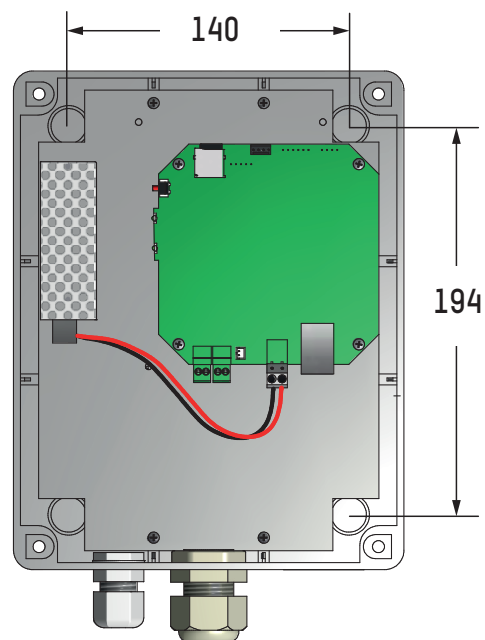

COMPLIANCE

- Directive LVD 2014/35/EU
- Directive EMC 2014/30/EU

VERSIONS

- **2 versions**..... 1 horn loudspeaker + controller.
2 horn loudspeakers + controller.

TECHNICAL FEATURES

- **Test**..... 1 button.
- **Power supply indicator**.....
 - Led ON (green) = device powered on: 
 - Led OFF = no power: 
- **Network indicator**.....
 - Led flashing green quickly = connection to the network in progress: 
 - Led flashing green slowly = device connected to the network: 
 - Led flashing red slowly = loss of network connection or failure to connect to the network: 
- **Audio files format**..... MP3.
- **Adjustable sound level**..... 110 db maximum (1 meter).
- **Power rating**..... 20 W (Max.: 30 W)
- **Supervision**..... SNMP v1 and v2c.

MECHANICAL FEATURES

- **Protection Index**..... Loudspeaker: IP 65. Controller: IP 56, IK 08.
- **Operating temperature range**..... -20° to +55°C.
- **Weight**..... Loudspeaker: 1.4 kg. Controller: 1.18 kg.
- **Dimensions**..... Loudspeaker and controller: see below.
- **Mounting**..... Wall.
- **Distance between controller and loudspeaker** 5 meters (max length: 40m).

ELECTRICAL FEATURES

- **Power supply**..... 110-230 VAC, 50/60 Hz (class I).
- **Consumption**..... 8 W (1 loudspeaker), 15 W (2 loudspeakers).

REFERENCES

- **907 730**..... HARMONYS outdoor - 1 loudspeaker
- **907 731**..... HARMONYS outdoor - 2 loudspeakers

HARMONY'S OUTDOOR SPEAKER

Dimensions in mm