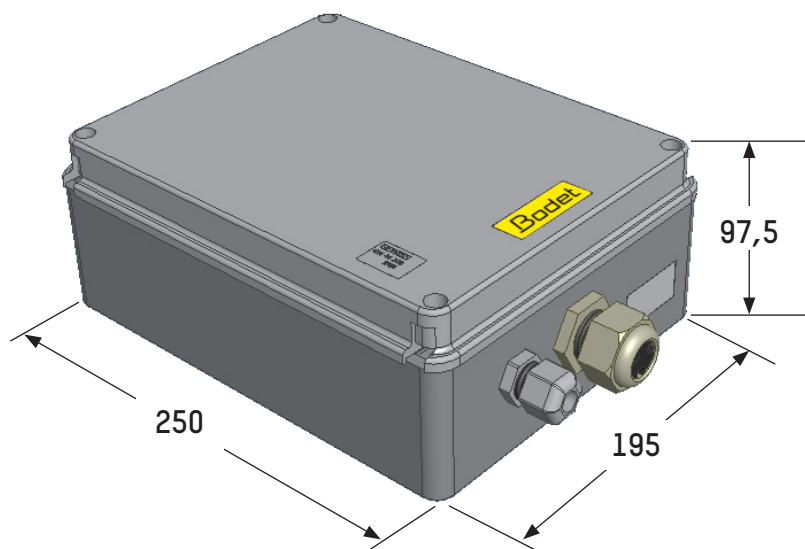

HARMONY'S OUTDOOR SPEAKER

Dimensions in mm