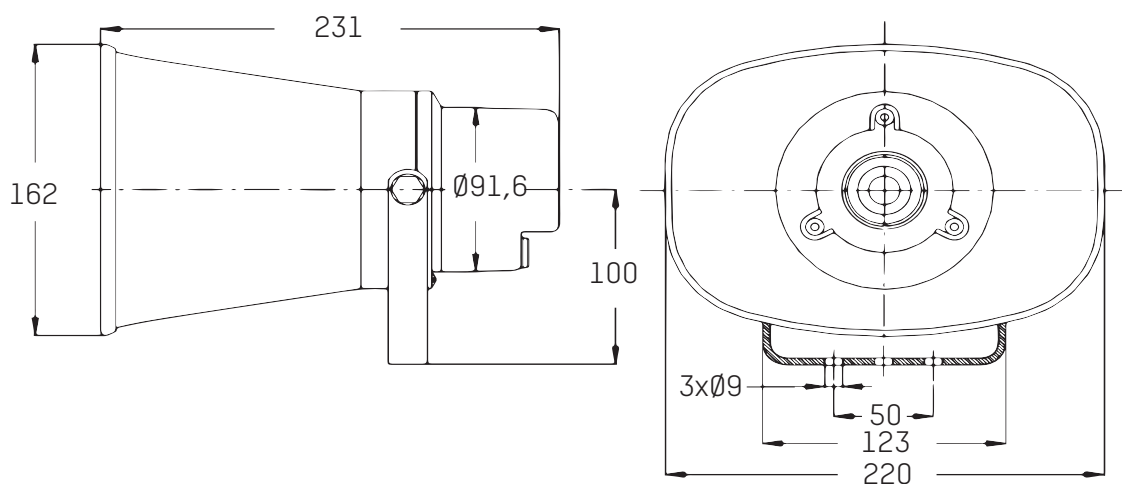

MECHANICAL FEATURES

- **Protection Index**..... Loudspeaker: IP 65. Controller: IP 56, IK 08.
- **Operating temperature range**..... -20° to +55°C.
- **Weight**..... Loudspeaker: 1.4 kg. Controller: 1.18 kg.
- **Dimensions**..... Loudspeaker and controller: see below.
- **Mounting**..... Wall.
- **Distance between controller and loudspeaker** 5 meters (max length: 40m).

HARMONY'S OUTDOOR SPEAKER

Dimensions in mm