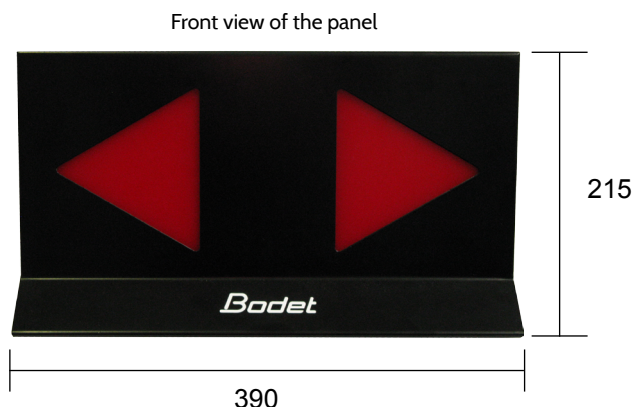

Possession to the left

No possession

Possession to the right

Display

- Luminous ball possession indicator for basketball.
- Display of red luminous arrows through a filter on the field side.
- Display by 3 red dot indicators on the operator's side.
- Selection by a 3-position switch.

Use

- Indoor.
- Use to display the ball possession in the game.

See product page on
>> www.bodet-sport.com <<

Ball possession indicator panel

General features

- Easy to use tabletop portable display panel.
- Complies with the FIBA specifications.

Electrical features

- 3-position switch on the back of the panel.
- Power supply: 100~240V (50/60Hz) power adaptor.
- Viewing distance: 50 metres.
- Viewing angle: 160°.

Mechanical features

- Operating temperature range: 0°C to +40°C.
- Black shockproof steel casing, IP54.
- Dimensions: 360 x 200 x 90 mm.
- Weight: 1.6 kg.

Reference

- 915 656..... Ball possession indicator panel.

Dimensions in mm

Angled view of the panel

Possession indicators

Back side (operator) of the panel

Importatore e distributore per l'Italia:

ROBERTO CAPELLI & Figlio S.r.l.