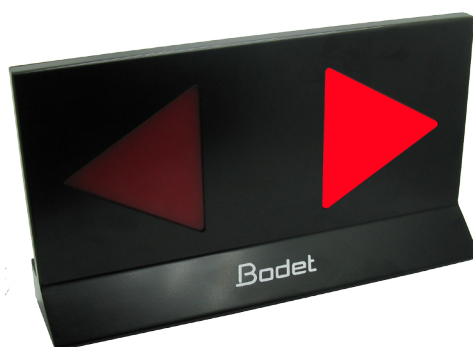

Possession to the left

No possession

Possession to the right

Display

- Luminous ball possession indicator for basketball.
- Display of red luminous arrows through a filter on the field side.
- Display by 3 red dot indicators on the operator's side.
- Selection by a 3-position switch.

Use

- Indoor.
- Use to display the ball possession in the game.

See product page on
>> www.bodet-sport.com <<

Ball possession indicator panel

General features

- Easy to use tabletop portable display panel.
- Complies with the FIBA specifications.

Electrical features

- 3-position switch on the back of the panel.
- Power supply: 100~240V (50/60Hz) power adaptor.
- Viewing distance: 50 metres.
- Viewing angle: 160°.

Mechanical features

- Operating temperature range: 0°C to +40°C.
- Black shockproof steel casing, IP54.
- Dimensions: 360 x 200 x 90 mm.
- Weight: 1.6 kg.