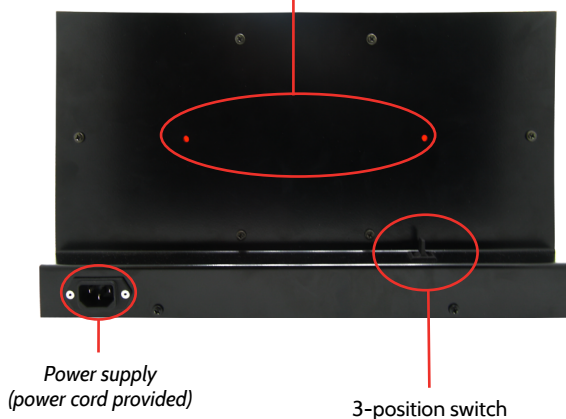

Possession to the left

No possession

Possession to the right

Display

- Luminous ball possession indicator for basketball.
- Display of red luminous arrows through a filter on the field side.
- Display by 3 red dot indicators on the operator's side.
- Selection by a 3-position switch.

Use

- Indoor.
- Use to display the ball possession in the game.

See product page on
>> www.bodet-sport.com <<

Ball possession indicator panel

General features

- Easy to use tabletop portable display panel.
- Complies with the FIBA specifications.

Electrical features

- 3-position switch on the back of the panel.
- Power supply: 100~240V (50/60Hz) power adaptor.
- Viewing distance: 50 metres.
- Viewing angle: 160°.

Mechanical features

- Operating temperature range: 0°C to +40°C.
- Black shockproof steel casing, IP54.
- Dimensions: 360 x 200 x 90 mm.
- Weight: 1.6 kg.

Reference

- 915 656..... Ball possession indicator panel.

Dimensions in mm

Angled view of the panel

Possession indicators

Back side (operator) of the panel

Importatore e distributore per l'Italia:

ROBERTO CAPELLI & Figlio S.r.l.